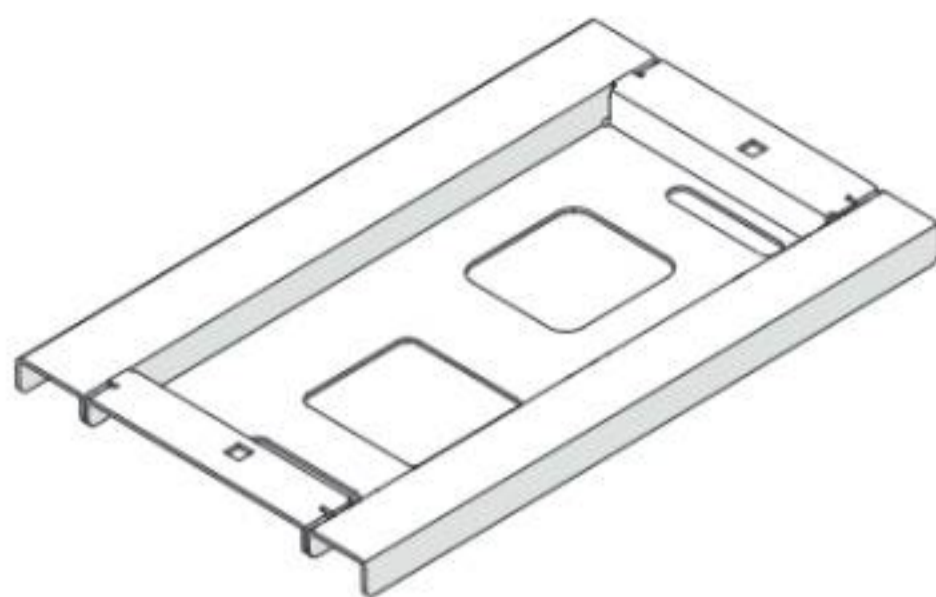

1

PD2363A0000
1x

V8x35B.5102
2x

R8.5120
2x

D8A.5110
2x

D12.5110
2x

R08A.5120
2x

R12.5120
2x

2

Nice
PD2363A0000