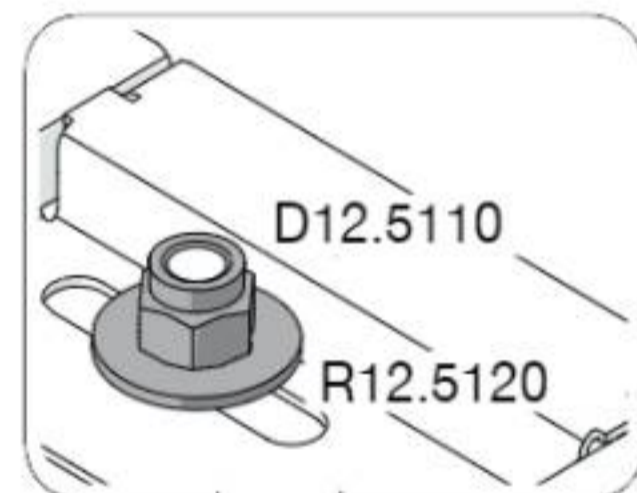

PD2363A0000
1x

V8x35B.5102
2x

R8.5120
2x

D8A.5110
2x

D12.5110
2x

R08A.5120
2x

R12.5120
2x

2